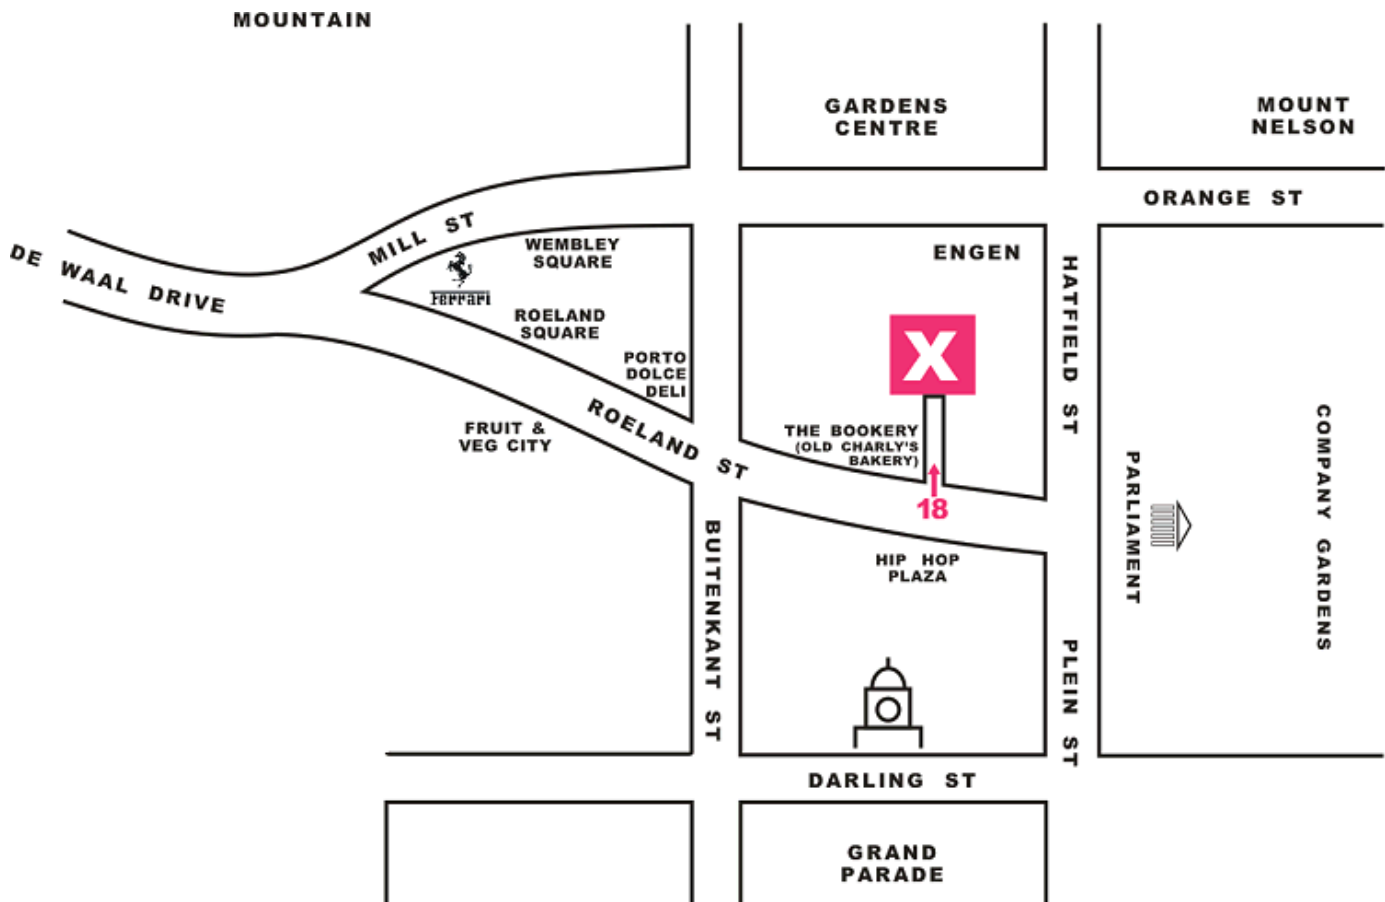

## From the N1

1. Head inbound on N1 towards the city centre
2. Take the exit toward Oswald Pirow St
3. Turn left into Oswald Pirow St
4. Continue to follow the road past Good Hope Centre and Cape Technikon
5. Continue straight and road becomes De Villiers Rd
6. At T-junction turn right into Roeland St
7. Pass Viglietti (Ferrari), Roeland Square and Kimberley Hotel on your left (cnr Buitenkant and Roeland streets) driving towards Parliament
8. No 18 Roeland Street will be on the left between "The Bookery" and "Du Plessis Panelshop"
9. Turn left into the private road marked "18" and Costume Hire is at the end

## From the N2 / De Waal Drive

1. Head inbound on N2 towards the city centre
2. At Hospital Bend, keep extreme left when road splits and take De Waal Drive
3. Continue until road becomes Roeland St
4. Pass Viglietti (Ferrari), Roeland Square and Kimberley Hotel on your left (cnr Buitenkant and Roeland streets) driving towards Parliament
5. No 18 Roeland Street will be on the left between "The Bookery" and "Du Plessis Panelshop"
6. Turn left into the private road marked "18" and Costume Hire is at the end

**Note: Parking is limited and you may need to park in Roeland Street or Hope Street.**

Costume Hire - 18 Roeland Str